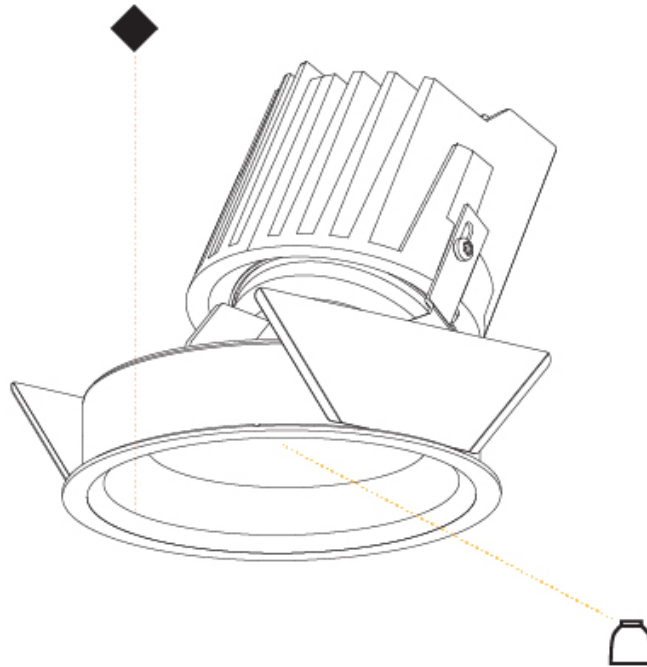

BIONIQ ROUND WALLWASH RECESSED

A35548-

PROJECT

TYPE

SPECIFIER

QUANTITY

DATE

A