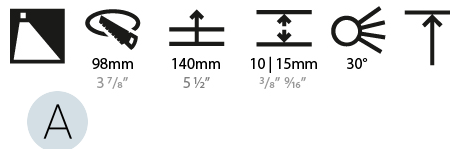

GENERAL

Series: Bioniq
Subseries: Bioniq Round Wallwash
Brand: Prolicht
Division: Architectural
Mounting Type: Recessed
Mounting Location: Ceiling
Subcategory: Downlight

PHYSICAL

Shape: Round
Diameter (mm): 107
Diameter (in): 4 3/16
Height (mm): 118
Height (in): 4 5/8
Ceiling Thickness (mm): 10 / 12.5 / 15
Ceiling Thickness (in): 3/8 or 1/2 or 9/16
Min. Recessing Depth (mm): 140
Min. Recessing Depth (in): 5 1/2
Light Distribution: Adjustable / Asymmetric
Weight (kg): 0.456
Weight (lbs): 1
Fixture Finish: SSR / BKV / CWI / CRY / HAB / LAG / UFT / ITA / RUA / RUR / MIC / FTG / MYG / TWT / LOD / PUS / FRO / FUP / KIA / POP / BLS / SPG / MEY / GOH / GUM / CHC / COM / ABZ / JAG / OBR / MOS / ROR
Fixture Material: Aluminum Die Cast
Cut-out Measurements: 98mm / 3 7/8"

ELECTRICAL

Lamp Type: LED (Zhaga Standard)
Total Output Wattage (W): 15
Dimming: Dali Dimming
Driver Included: No
Driver Location: Recessed Housing
Driver Type: Constant Current - 120Vac
Housing: See components
Input Voltage (V): 120
Constant Current (MA): 350

LED

Number of LEDs: 1
Color Temperature (°K): Warm Dim
Max. Delivered Lumen (lm): 850
Nominal Lumen (lm): 1140
CRI: >90 CRI
Lamp Life (hrs): 50000

OPTICAL

Reflector: 20 / 40 / 60
Adjustability: Fixed

RATINGS AND CERTIFICATIONS

Certified By: Certified for North American Standards
IP rating: IP20