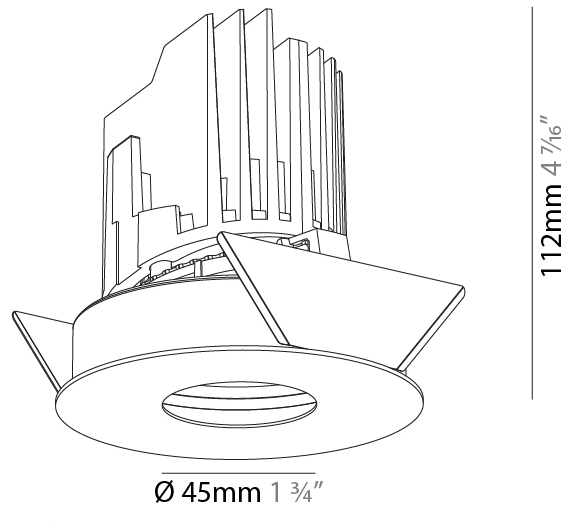

GENERAL

Series: Bioniq
Subseries: Bioniq Round Pinhole
Brand: Prolicht
Division: Architectural
Mounting Type: Recessed
Mounting Location: Ceiling
Subcategory: Downlight

PHYSICAL

Shape: Round
Diameter (mm): 107
Diameter (in): 4 3/16
Height (mm): 112
Height (in): 4 7/16
Ceiling Thickness (mm): 10 / 12.5 / 15
Ceiling Thickness (in): 3/8 or 1/2 or 9/16
Min. Recessing Depth (mm): 130
Min. Recessing Depth (in): 5 1/8
Light Distribution: Adjustable / Downlight
Weight (kg): 0.456
Weight (lbs): 1
Fixture Finish: SSR / BKV / CWI / CRY / HAB / LAG / UFT / ITA / RUA / RUR / MIC / FTG / MYG / TWT / LOD / PUS / FRO / FUP / KIA / POP / BLS / SPG / MEY / GOH / GUM / CHC / COM / ABZ / JAG / OBR / MOS / ROR
Fixture Material: Aluminum Die Cast
Cut-out Measurements: 98mm / 3 7/8"

ELECTRICAL

Lamp Type: LED (Zhaga Standard)
Total Output Wattage (W): 15
Dimming: Dali Dimming
Driver Included: No
Driver Location: Recessed Housing
Driver Type: Constant Current - 120Vac
Housing: See components
Input Voltage (V): 120
Constant Current (MA): 350

LED

Number of LEDs: 1
Color Temperature (°K): Warm Dim
Max. Delivered Lumen (lm): 760
Nominal Lumen (lm): 1140
CRI: >90 CRI
Lamp Life (hrs): 50000

OPTICAL

Reflector: 20 / 40 / 60
Adjustability: Rotational 355°, Tilt 30°

RATINGS AND CERTIFICATIONS

Certified By: Certified for North American Standards
IP rating: IP20

PROJECT
TYPE
SPECIFIER
QUANTITY
DATE