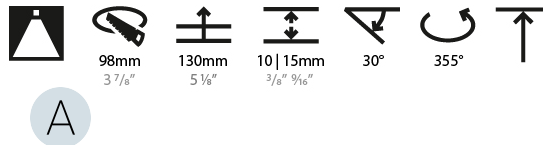

GENERAL

Series: Bioniq
Subseries: Bioniq Square Pinhole
Brand: Prolicht
Division: Architectural
Mounting Type: Recessed
Mounting Location: Ceiling
Subcategory: Downlight

PHYSICAL

Shape: Square
Length (mm): 107
Length (in): 4 ³/₁₆"
Width (mm): 107
Width (in): 4 ³/₁₆"
Depth (mm): 112
Depth (in): 4 ⁷/₁₆"
Ceiling Thickness (mm): 10 / 12.5 / 15
Ceiling Thickness (in): 3/8 or 1/2 or 9/16
Min. Recessing Depth (mm): 130
Min. Recessing Depth (in): 5 ¹/₈"
Light Distribution: Adjustable / Downlight
Weight (kg): 0.463
Weight (lbs): 1.02
Fixture Finish: SSR / BKV / CWI / CRY / HAB / LAG / UFT / ITA / RUA / RUR / MIC / FTG / MYG / TWT / LOD / PUS / FRO / FUP / KIA / POP / BLS / SPG / MEY / GOH / GUM / CHC / COM / ABZ / JAG / OBR / MOS / ROR
Fixture Material: Aluminum Die Cast
Cut-out Measurements: 98mm / 3 7/8"

ELECTRICAL

Lamp Type: LED (Zhaga Standard)
Total Output Wattage (W): 15
Dimming: Dali Dimming
Driver Included: No
Driver Location: Recessed Housing
Driver Type: Constant Current - 120Vac
Housing: See components
Input Voltage (V): 120
Constant Current (MA): 350

LED

Number of LEDs: 1
Color Temperature (°K): Warm Dim
Max. Delivered Lumen (lm): 760
Nominal Lumen (lm): 1140
CRI: >90 CRI
Lamp Life (hrs): 50000

OPTICAL

Reflector°: 20 / 40 / 60
Adjustability: Rotational 355°; Tilt 30°

RATINGS AND CERTIFICATIONS

Certified By: Certified for North American Standards
IP rating: IP20