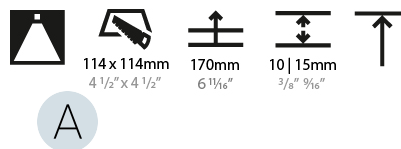

GENERAL

Series: Bioniq
Subseries: Bioniq Square Deep
Brand: Prolicht
Division: Architectural
Mounting Type: Recessed
Mounting Location: Ceiling
Subcategory: Downlight

PHYSICAL

Shape: Square
Length (mm): 119
Length (in): 4 ¹¹/₁₆"
Width (mm): 119
Width (in): 4 ¹¹/₁₆"
Depth (mm): 150
Depth (in): 5 ⁷/₈"
Ceiling Thickness (mm): 10 / 12.5 / 15
Ceiling Thickness (in): 3/8 or 1/2 or 9/16
Min. Recessing Depth (mm): 170
Min. Recessing Depth (in): 6 ¹¹/₁₆"
Light Distribution: Downlight
Weight (kg): 0.592
Weight (lbs): 1.31
Fixture Finish: SSR / BKV / CWI / CRY / HAB / LAG / UFT / ITA / RUA / RUR / MIC / FTG / MYG / TWT / LOD / PUS / FRO / FUP / KIA / POP / BLS / SPG / MEY / GOH / GUM / CHC / COM / ABZ / JAG / OBR / MOS / ROR
Fixture Material: Aluminum Die Cast
Cut-out Measurements: 114mm / 4 1/2" x 114mm / 4 1/2"

ELECTRICAL

Lamp Type: LED (Zhaga Standard)
Total Output Wattage (W): 15
Dimming: Dali Dimming
Driver Included: No
Driver Location: Recessed Housing
Driver Type: Constant Current 120Vac
Housing: See components
Input Voltage (V): 120
Constant Current (MA): 350

LED

Number of LEDs: 1
Color Temperature (°K): Warm Dim
Max. Delivered Lumen (lm): 760
Nominal Lumen (lm): 1140
CRI: >90 CRI
Lamp Life (hrs): 50000

OPTICAL

Reflector°: 20 / 40 / 60
Adjustability: Rotational 355°; Tilt 30°

RATINGS AND CERTIFICATIONS

Certified By: Certified for North American Standards
IP rating: IP20