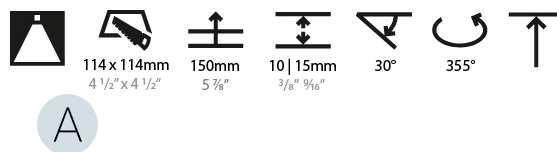

GENERAL

Series: Bioniq
Subseries: Bioniq Square Adjustable
Brand: Prolicht
Division: Architectural
Mounting Type: Recessed
Mounting Location: Ceiling
Subcategory: Downlight

PHYSICAL

Shape: Square
Length (mm): 119
Length (in): 4 ¹¹/₁₆
Width (mm): 119
Width (in): 4 ¹¹/₁₆
Depth (mm): 132
Depth (in): 5 ³/₁₆
Min. Recessing Depth (mm): 150
Min. Recessing Depth (in): 5 ⁷/₈
Light Distribution: Adjustable / Downlight
Weight (kg): 0.544
Weight (lbs): 1.2
Fixture Finish: SSR / BKV / CWI / CRY / HAB / LAG / UFT / ITA / RUA / RUR / MIC / FTG / MYG / TWT / LOD / PUS / FRO / FUP / KIA / POP / BLS / SPG / MEY / GOH / GUM / CHC / COM / ABZ / JAG / OBR / MOS / ROR
Fixture Material: Aluminum Die Cast
Cut-out Measurements: 114mm / 4 1/2" x 114mm / 4 1/2"

ELECTRICAL

Lamp Type: LED (Zhaga Standard)
Total Output Wattage (W): 15
Dimming: Dali Dimming
Driver Included: No
Driver Location: Recessed Housing
Driver Type: Constant Current - 120Vac
Housing: See components
Input Voltage (V): 120
Constant Current (MA): 350

LED

Number of LEDs: 1
Color Temperature (°K): Warm Dim
Max. Delivered Lumen (lm): 760
Nominal Lumen (lm): 1140
CRI: >90 CRI
Lamp Life (hrs): 50000

OPTICAL

Reflector°: 20 / 40 / 60
Adjustability: Rotational 355°; Tilt 30°

RATINGS AND CERTIFICATIONS

Certified By: Certified for North American Standards
IP rating: IP20