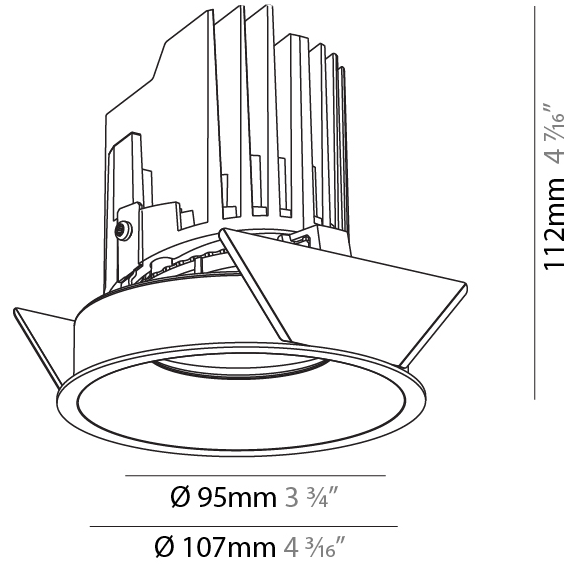

RATINGS AND CERTIFICATIONS

Certified By: Certified for North American Standards
IP rating: IP20