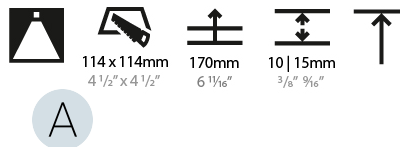

GENERAL

Series: Bioniq
Subseries: Bioniq Square Deep Comfort
Brand: Prolicht
Division: Architectural
Mounting Type: Recessed
Mounting Location: Ceiling
Subcategory: Downlight

PHYSICAL

Shape: Square
Length (mm): 119
Length (in): 4 11/16
Width (mm): 119
Width (in): 4 11/16
Depth (mm): 150
Depth (in): 5 7/8
Ceiling Thickness (mm): 10 / 12.5 / 15
Ceiling Thickness (in): 3/8 or 1/2 or 9/16
Min. Recessing Depth (mm): 170
Min. Recessing Depth (in): 6 11/16
Light Distribution: Downlight
Weight (kg): 0.656
Weight (lbs): 1.45
Fixture Finish: SSR / BKV / CWI / CRY / HAB / LAG / UFT / ITA / RUA / RUR / MIC / FTG / MYG / TWT / LOD / PUS / FRO / FUP / KIA / POP / BLS / SPG / MEY / GOH / GUM / CHC / COM / ABZ / JAG / OBR / MOS / ROR
Fixture Material: Aluminum Die Cast
Cut-out Measurements: 114mm / 4 1/2" x 114mm / 4 1/2"

ELECTRICAL

Lamp Type: LED (Zhaga Standard)
Total Output Wattage (W): 15
Dimming: Dali Dimming
Driver Included: No
Driver Location: Recessed Housing
Driver Type: Constant Current - 120Vac
Housing: See components
Input Voltage (V): 120
Constant Current (MA): 350

LED

Number of LEDs: 1
Color Temperature (°K): Warm Dim
Max. Delivered Lumen (lm): 760
Nominal Lumen (lm): 1140
CRI: >90 CRI
Lamp Life (hrs): 50000

OPTICAL

Reflector: 20 / 40 / 60

RATINGS AND CERTIFICATIONS

Certified By: Certified for North American Standards
IP rating: IP20