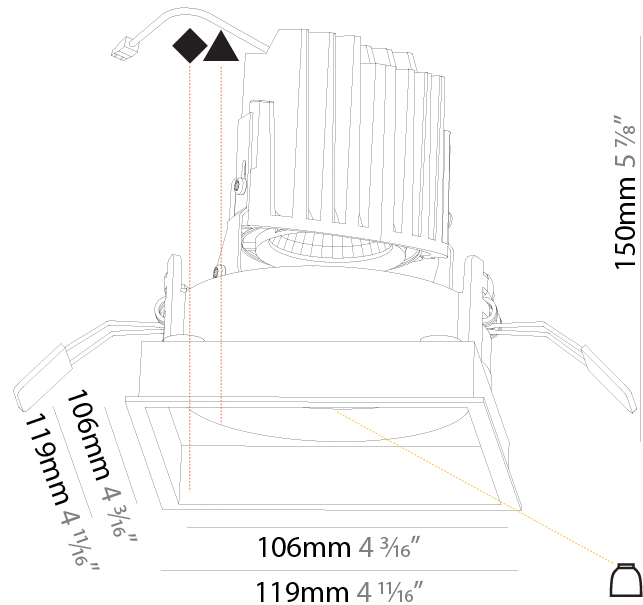

GENERAL

Series: Bioniq
Subseries: Bioniq Square Deep
Brand: Prolicht
Division: Architectural
Mounting Type: Recessed
Mounting Location: Ceiling
Subcategory: Downlight

PHYSICAL

Shape: Square
Length (mm): 119
Length (in): 4 ¹¹/₁₆"
Width (mm): 119
Width (in): 4 ¹¹/₁₆"
Depth (mm): 150
Depth (in): 5 ⁷/₈"
Ceiling Thickness (mm): 10 / 12.5 / 15
Ceiling Thickness (in): 3/8 or 1/2 or 9/16
Min. Recessing Depth (mm): 170
Min. Recessing Depth (in): 6 ¹¹/₁₆"
Light Distribution: Downlight
Weight (kg): 0.592
Weight (lbs): 1.31
Fixture Finish: SSR / BKV / CWI / CRY / HAB / LAG / UFT / ITA / RUA / RUR / MIC / FTG / MYG / TWT / LOD / PUS / FRO / FUP / KIA / POP / BLS / SPG / MEY / GOH / GUM / CHC / COM / ABZ / JAG / OBR / MOS / ROR
Fixture Material: Aluminum Die Cast
Cut-out Measurements: 114mm / 4 1/2" x 114mm / 4 1/2"

ELECTRICAL

Lamp Type: LED (Zhaga Standard)
Total Output Wattage (W): 15
Dimming: Dali Dimming
Driver Included: No
Driver Location: Recessed Housing
Driver Type: Constant Current 120Vac
Housing: See components
Input Voltage (V): 120
Constant Current (MA): 350

LED

Number of LEDs: 1
Color Temperature (°K): Warm Dim
Max. Delivered Lumen (lm): 760
Nominal Lumen (lm): 1140
CRI: >90 CRI
Lamp Life (hrs): 50000

OPTICAL

Reflector°: 20 / 40 / 60
Adjustability: Rotational 355°; Tilt 30°

RATINGS AND CERTIFICATIONS

Certified By: Certified for North American Standards
IP rating: IP20